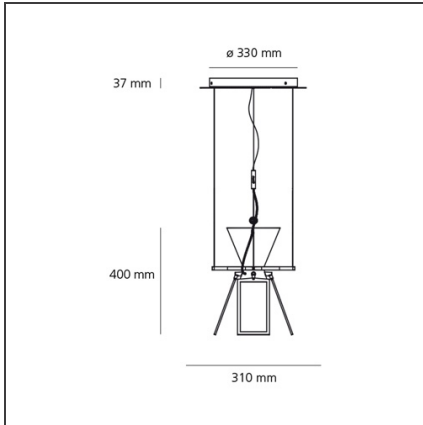

Harry H. Naked

IP20 

DESIGN BY

Carlotta de Bevilacqua, Laura Pessoni

DESCRIPTION

TECHNICAL DRAWINGS

FEATURES

Article Code:	1842010A	Material:	Aluminium, technopolymer, blown glass
Colour:	Chrome	Series:	Design, 2018 Artemide Collection
Installation:	Suspension	Emission:	Diffused
Environment:	Indoor		

DIMENSIONS

Width:	cm 31
Height:	cm 40
Base Width:	cm 3.7
Base Diameter:	cm 33
Max Height from ceiling:	cm 200

INCLUDED SOURCES

Category:	OLED	Color temperature (K):	2700K
Number:	1	CRI:	90
Watt:	37W		
Type:	0		
Class:	A		
Category:	LED	Color temperature (K):	4000K
Number:	1	CRI:	90
Watt:	21W		
Type:	0		
Class:	A		