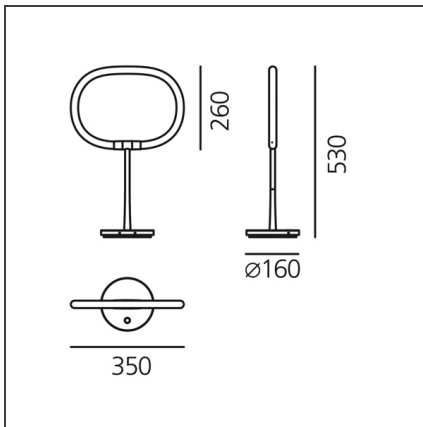

Halo

IP20     
 Dimmerable: +  -

DESIGN BY

Karim Rashid

DESCRIPTION

Thanks to the central pivot you can handle the diffuser directly to lean it vertically from 0 to 90 degrees. the flux of the LED is constant and uniform along the whole lighting ring.

TECHNICAL DRAWINGS

FEATURES

Article Code:	- - -	Material:	Polycarbonate, aluminium, zamak, steel
Colour:	White	Series:	Scenarios
Installation:	Table	Area contract:	Hospitality, Office, Residential
Environment:	Indoor		

DIMENSIONS

Length:	cm 35	Impact Resistance:	N/D
Height:	cm 53	Glow Wire Test:	960
Base Diameter:	cm 16		
Inclination:	cm 90		

INCLUDED SOURCES

Category:	LED	Color temperature (K):	4000 K
Number:	1		
Watt:	11,5 W		
Type:	0		
Class:	A		

LUMINAIRE

Watt:	13W	Delivered lumens output (lm):	1140lm
		CCT:	4000K
		CRI:	80