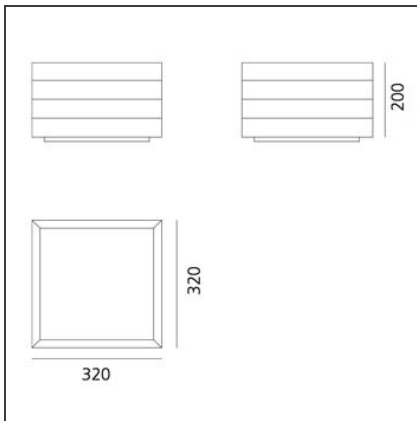

Groupage 32

IP20  Dimmerable: 

DESIGN BY

Ernesto Gismondi

DESCRIPTION

Ceiling lamp "An appliance based on a very simple mechanical approach, ensuring excellent light emission. Groupage units can be connected together to draw light on the ceiling." Ernesto Gismondi Ceiling lamp available as a standalone element or in multiple modular units. A single power source allows to feed multiple elements via mains connection, ensuring a broad variety of installation options. Available in two sizes and colours. The highly reflecting white painted steel reflector produces a comfortable ambient light.

TECHNICAL DRAWINGS

FEATURES

Article Code:	1933010A	Material:	Aluminium, methacrylate, steel
Colour:	white	Series:	Design
Installation:	Ceiling		

DIMENSIONS

Length:	cm 32
Width:	cm 32
Height:	cm 20

INCLUDED SOURCES