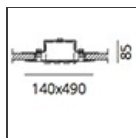

Recessed kit for
roses - 1/2/3/4
modules
M300900