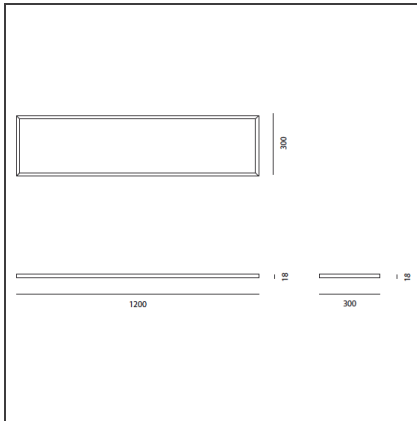

Grafa Stand Alone Structural Module 1200x300 - Dali+Switch-Dim 4000K

IP20  Dimmerable: 

DESIGN BY

Wilmotte & Industries

DESCRIPTION

Modular system with direct emission and indirect with LED high efficiency. Available in two colors: warm white (3000K), neutral white (4000K) - CRI = 85 (typ.). Installation with suspension. Single mounting, in continuous line by angle (90°), free composition. Dimmable electronic power supply Dali. Materials: structure in extruded aluminum anodized matte, top screen with anti-dust polycarbonate, staples in 6 different tones. Suspension cables in steel with quick adjustment. Complies with EN62471, EN60598-1 and other specific standards.

TECHNICAL DRAWINGS

FEATURES

Article Code:	M3000N61	Series:	Indoor
Colour:	Silver Grey		
Installation:	Suspension		

DIMENSIONS

Length:	cm 120
Width:	cm 30
Height:	cm 1.8
Weight:	kg 4

INCLUDED SOURCES

Category:	LED	Color temperature (K):	4000K
Number:	1		
Watt:	48W		
Type:	0		

LUMINAIRE

Watt:	53W	Delivered lumens output (lm):	6589lm
		CCT:	4000K
		Efficiency:	88%
		Efficacy:	124.32lm/W
		CRI:	80

ACCESSORIES

Clips singular
module - blue
M301030

Clips singular
module - grey
M301000