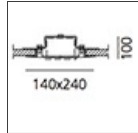

Recessed kit for roses
M301500