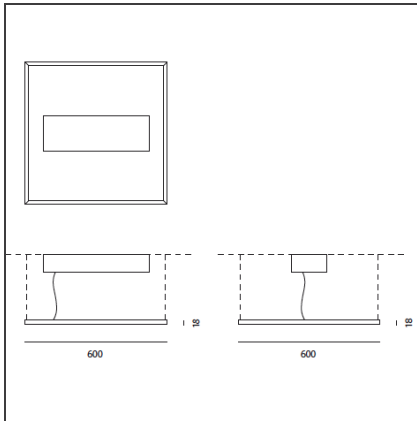

Grafa Stand Alone 600x600 - Dali+Switch-Dim 4000K

IP20  Dimmerable: 

DESIGN BY

Wilmotte & Industries

DESCRIPTION

Modular system with direct emission and indirect with LED high efficiency. Available in two colors: warm white (3000K), neutral white (4000K) - CRI = 85 (typ.). Installation with suspension. Single mounting, in continuous line by angle (90°), free composition. Dimmable electronic power supply Dali. Materials: structure in extruded aluminum anodized matte, top screen with anti-dust polycarbonate, staples in 6 different tones. Suspension cables in steel with quick adjustment. Complies with EN62471, EN60598-1 and other specific standards.

TECHNICAL DRAWINGS

FEATURES

Article Code:	M3002N61	Series:	Indoor
Colour:	Silver Grey		
Installation:	Suspension		

DIMENSIONS

Length:	cm 60
Width:	cm 1.8
Height:	cm 60
Weight:	kg 4

INCLUDED SOURCES

Category:	LED	Color temperature (K):	4000K
Number:	1		
Watt:	33W		
Type:	0		
Class:	A		