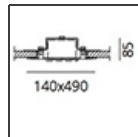

TECHNICAL DRAWINGS

FEATURES

Article Code:	M3002N61	Series:	Indoor
Colour:	Silver Grey		
Installation:	Suspension		

DIMENSIONS

Length:	cm 60
Width:	cm 1.8
Height:	cm 60
Weight:	kg 4

INCLUDED SOURCES

Category:	LED	Color temperature (K):	4000K
Number:	1		
Watt:	33W		
Type:	0		
Class:	A		

Clips singular module - grey
M301000

Recessed kit for roses
M301500

Grafa singolo modulo 4 moduli - Antracite
M301610

Grafa singolo modulo 4 moduli - Bianco
M301620

Grafa singolo modulo 4 moduli - Verde
M301650