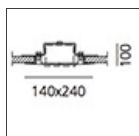

Recessed kit for roses
M301500