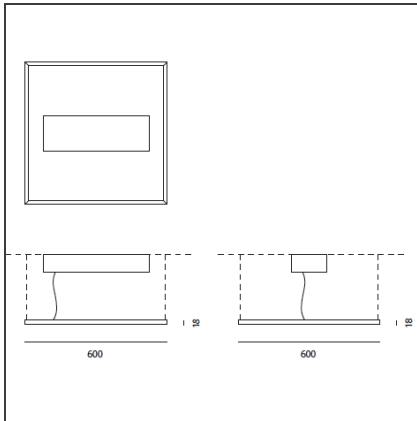

Grafa Stand Alone 600x600 - Dali+Switch-Dim 3000K

IP20  Dimmerable: 

DESIGN BY

Wilmotte & Industries

DESCRIPTION

Modular system with direct emission and indirect with LED high efficiency. Available in two colors: warm white (3000K), neutral white (4000K) - CRI = 85 (typ.). Installation with suspension. Single mounting, in continuous line by angle (90°), free composition. Dimmable electronic power supply Dali. Materials: structure in extruded aluminum anodized matte, top screen with anti-dust polycarbonate, staples in 6 different tones. Suspension cables in steel with quick adjustment. Complies with EN62471, EN60598-1 and other specific standards.

TECHNICAL DRAWINGS

FEATURES

Article Code:	M3002W61	Series:	Indoor
Colour:	Silver Grey		
Installation:	Suspension		

DIMENSIONS

Length:	cm 60
Width:	cm 1.8
Height:	cm 60
Weight:	kg 4

INCLUDED SOURCES

Category:	LED	Color temperature (K):	3000K
Number:	1		
Watt:	33W		
Type:	0		
Class:	A		