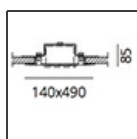

Recessed kit for roses - 1/2/3/4 modules
M300900