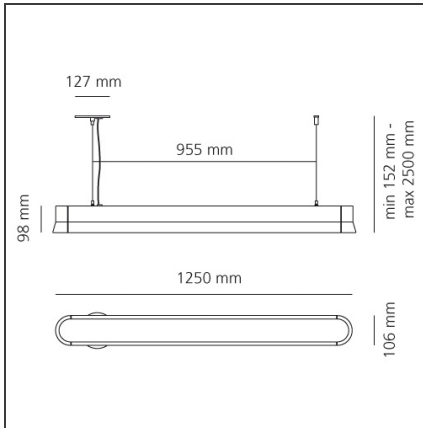

Giò linear 4000K DALI White

IP20  Dimmerable: 

DESIGN BY

Patrick Norguet

TECHNICAL DRAWINGS

FEATURES

Article Code:	AV01301	Material:	Aluminium body, microprismatic plastic diffuser
Colour:	White	Series:	Indoor, 2018 Artemide Collection
Installation:	Suspension		
Environment:	Indoor		

DIMENSIONS

Length:	cm 125
Width:	cm 10.6
Height:	cm 9.6
Base Length:	cm 12.7
Max Height from ceiling:	cm 250

INCLUDED SOURCES

Category:	LED	Color temperature (K):	4000K
Number:	1	Color Tolerance:	MacAdam 3SDCM
Watt:	24W	CRI:	80
Type:	0		
Class:	A		

LUMINAIRE

Watt:	24W	Delivered lumens output (lm):	1610lm
		CCT:	4000K
		CRI:	80
		Dimmable Typology:	Dali