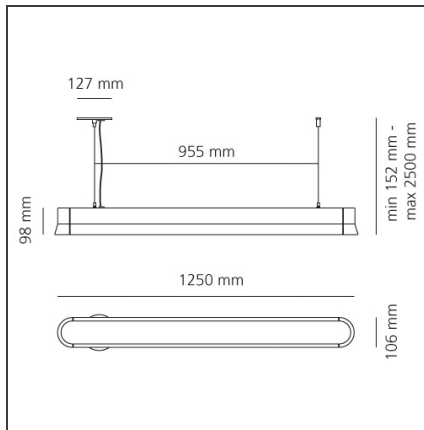

Giò linear 4000K DALI Black

IP20  Dimmerable: 

DESIGN BY

Patrick Norguet

TECHNICAL DRAWINGS

FEATURES

Article Code:	AV01304	Material:	Aluminium body, microprismatic plastic diffuser
Colour:	Black	Series:	Indoor, 2018 Artemide Collection
Installation:	Suspension		
Environment:	Indoor		

DIMENSIONS

Length:	cm 125
Width:	cm 10.6
Height:	cm 9.6
Base Length:	cm 12.7
Max Height from ceiling:	cm 250

INCLUDED SOURCES

Category:	LED	Color temperature (K):	4000K
Number:	1	Color Tolerance:	MacAdam 3SDCM
Watt:	24W	CRI:	80
Type:	0		
Class:	A		

LUMINAIRE

Watt:	24W	Delivered lumens output (lm):	1610lm
		CCT:	4000K
		CRI:	80
		Dimmable Typology:	Dali