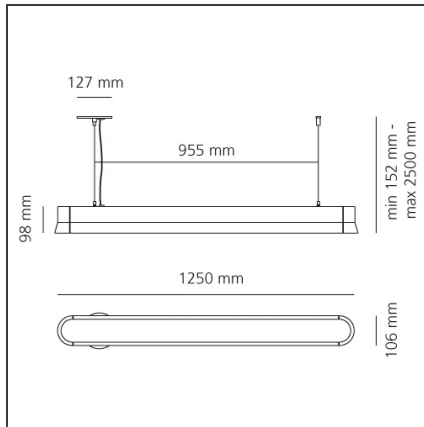

Giò linear 3000K Undimmable White

IP20 

DESIGN BY

Patrick Norguet

TECHNICAL DRAWINGS

FEATURES

Article Code:	AV01001	Material:	Aluminium body, microprismatic plastic diffuser
Colour:	White	Series:	Indoor, 2018 Artemide Collection
Installation:	Suspension		
Environment:	Indoor		

DIMENSIONS

Length:	cm 125
Width:	cm 10.6
Height:	cm 9.6
Base Length:	cm 12.7
Max Height from ceiling:	cm 250

INCLUDED SOURCES

Category:	LED	Color temperature (K):	3000K
Number:	1	Color Tolerance:	MacAdam 3SDCM
Watt:	24W	CRI:	80
Type:	0		
Class:	A		

LUMINAIRE

Watt:	24W	Delivered lumens output (lm):	1528lm
		CCT:	3000K
		CRI:	80