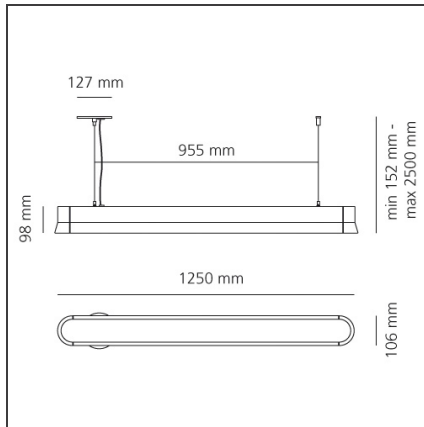

Giò linear 3000K Undimmable Black

IP20 

DESIGN BY

Patrick Norguet

TECHNICAL DRAWINGS

FEATURES

Article Code:	AV01004	Material:	Aluminium body, microprismatic plastic diffuser
Colour:	Black	Series:	Indoor, 2018 Artemide Collection
Installation:	Suspension		
Environment:	Indoor		

DIMENSIONS

Length:	cm 125
Width:	cm 10.6
Height:	cm 9.6
Base Length:	cm 12.7
Max Height from ceiling:	cm 250

INCLUDED SOURCES

Category:	LED	Color temperature (K):	3000K
Number:	1	Color Tolerance:	MacAdam 3SDCM
Watt:	24W	CRI:	80
Type:	0		
Class:	A		

LUMINAIRE

Watt:	24W	Delivered lumens output (lm):	1528lm
		CCT:	3000K
		CRI:	80