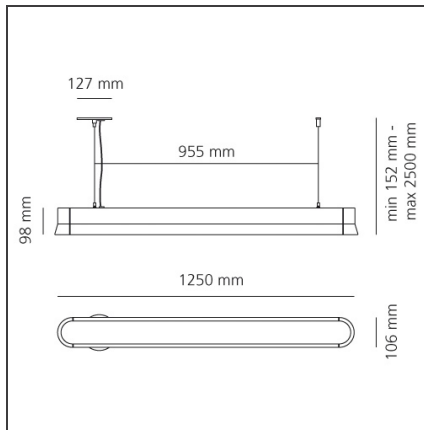

Giò linear 3000K DALI White

IP20  Dimmerable: 

DESIGN BY

Patrick Norguet

TECHNICAL DRAWINGS

FEATURES

Article Code:	AV01101	Material:	Aluminium body, microprismatic plastic diffuser
Colour:	White	Series:	Indoor, 2018 Artemide Collection
Installation:	Suspension		
Environment:	Indoor		

DIMENSIONS

Length:	cm 125
Width:	cm 10.6
Height:	cm 9.6
Base Length:	cm 12.7
Max Height from ceiling:	cm 250

INCLUDED SOURCES

Category:	LED	Color temperature (K):	3000K
Number:	1	Color Tolerance:	MacAdam 3SDCM
Watt:	24W	CRI:	80
Type:	0		
Class:	A		

LUMINAIRE

Watt:	24W	Delivered lumens output (lm):	1528lm
		CCT:	3000K
		CRI:	80
		Dimmable Typology:	Dali