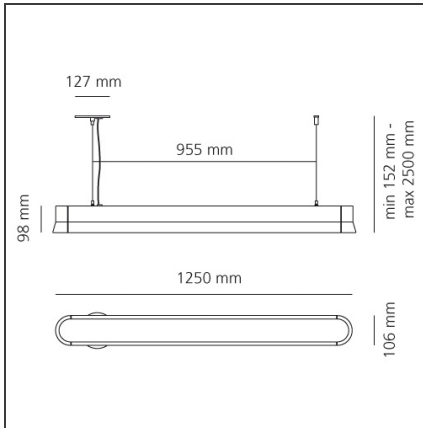

Giò linear 3000K DALI Black

IP20  Dimmerable: 

DESIGN BY

Patrick Norguet

TECHNICAL DRAWINGS

FEATURES

Article Code:	AV01104	Material:	Aluminium body, microprismatic plastic diffuser
Colour:	Black	Series:	Indoor, 2018 Artemide Collection
Installation:	Suspension		
Environment:	Indoor		

DIMENSIONS

Length:	cm 125
Width:	cm 10.6
Height:	cm 9.6
Base Length:	cm 12.7
Max Height from ceiling:	cm 250

INCLUDED SOURCES

Category:	LED	Color temperature (K):	3000K
Number:	1	Color Tolerance:	MacAdam 3SDCM
Watt:	24W	CRI:	80
Type:	0		
Class:	A		

LUMINAIRE

Watt:	24W	Delivered lumens output (lm):	1528lm
		CCT:	3000K
		CRI:	80
		Dimmable Typology:	Dali