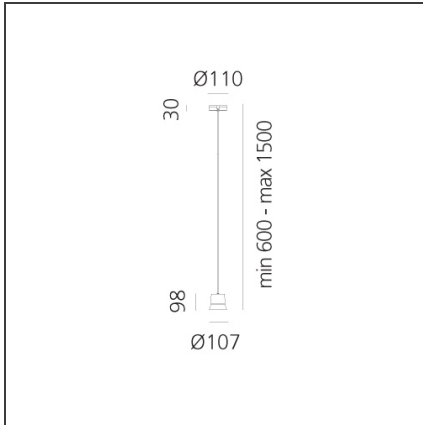

GIO.light Suspension - Red

IP20   

DESIGN BY

Patrick Norguet

DESCRIPTION

With its aluminium body, Giò is first and foremost an instrument, a functional, unobtrusive and, most of all, timeless suspension lamp; it fits both in domestic and in public places. Either plain or in its different versions, Giò is an elegant and efficient object in space.

TECHNICAL DRAWINGS

FEATURES

Article Code:	0230030A	Material:	Vetro, Alluminio
Colour:	Red	Series:	Design, 2018
Installation:	Suspension		Artemide Collection
Environment:	Indoor		

DIMENSIONS

Height:	cm 9.8	Glow Wire Test:	650
Base Width:	cm 3		
Base Diameter:	cm 11		
Max Height from ceiling:	cm 1,500		

INCLUDED SOURCES

Category:	LED	Color temperature (K):	3000K
Number:	1	Color Tolerance:	MacAdam 3SDCM
Watt:	8W	CRI:	80
Delivered lumens output (lm):	720lm	Efficacy:	89lm/W
Type:	0	Service Life:	50000-L70
Class:	A		

LUMINAIRE

Watt:	8W	Delivered lumens output (lm):	504lm
		CCT:	3000K
		Efficiency:	70%
		Efficacy:	63.04lm/W
		CRI:	80