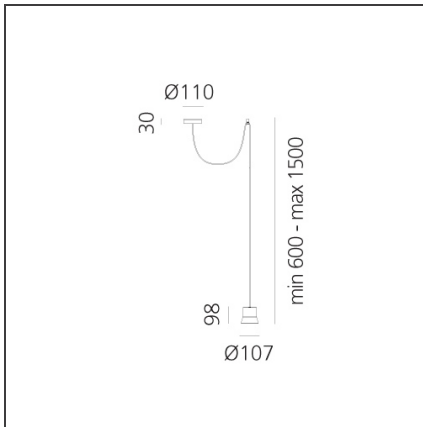

TECHNICAL DRAWINGS

FEATURES

Article Code:	0231020A	Material:	Vetro, Alluminio
Colour:	Black	Series:	Design, 2018
Installation:	Suspension		Artemide Collection
Environment:	Indoor		

DIMENSIONS

Height:	cm 9.8	Glow Wire Test:	650
Base Width:	cm 3		
Base Diameter:	cm 11		
Max Height from ceiling:	cm 1,500		

INCLUDED SOURCES

Category:	LED	Color temperature (K):	3000K
Number:	1	Color Tolerance:	MacAdam 3SDCM
Watt:	8W	CRI:	80
Delivered lumens output (lm):	720lm	Efficacy:	89lm/W
Type:	0	Service Life:	50000-L70
Class:	A		

LUMINAIRE

Watt:	8W	Delivered lumens output (lm):	504lm
		CCT:	3000K
		Efficiency:	70%
		Efficacy:	63.04lm/W
		CRI:	80