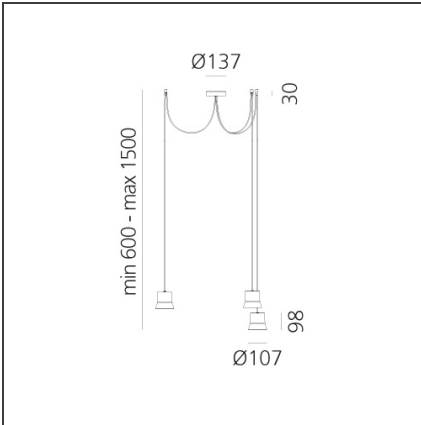

TECHNICAL DRAWINGS

FEATURES

Article Code:	0232030A	Material:	Vetro, Alluminio
Colour:	Red	Series:	Design, 2018
Installation:	Suspension		Artemide Collection
Environment:	Indoor		

DIMENSIONS

Height:	cm 9.8	Glow Wire Test:	650
Base Width:	cm 3		
Base Diameter:	cm 11		
Max Height from ceiling:	cm 1,500		

INCLUDED SOURCES

Category:	LED	Color temperature (K):	3000K
Number:	3	Color Tolerance:	MacAdam 3SDCM
Watt:	8W	CRI:	80
Delivered lumens output (lm):	720lm	Efficacy:	89lm/W
Type:	0	Service Life:	50000-L70
Class:	A		

LUMINAIRE

Watt:	24W	Delivered lumens output (lm):	1513lm
		CCT:	3000K
		Efficiency:	70%
		Efficacy:	63.04lm/W
		CRI:	80