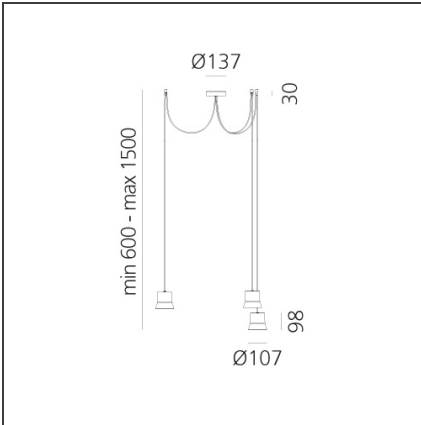

GIO.light Cluster - Black

IP20   

DESIGN BY

Patrick Norguet

DESCRIPTION

With its aluminium body, Giò is first and foremost an instrument, a functional, unobtrusive and, most of all, timeless suspension lamp; it fits both in domestic and in public places. Either plain or in its different versions, Giò is an elegant and efficient object in space.

TECHNICAL DRAWINGS

FEATURES

Article Code:	0232020A	Material:	Vetro, Alluminio
Colour:	Black	Series:	Design, 2018
Installation:	Suspension		Artemide Collection
Environment:	Indoor		

DIMENSIONS

Height:	cm 9.8	Glow Wire Test:	650
Base Width:	cm 3		
Base Diameter:	cm 11		
Max Height from ceiling:	cm 1,500		

LUMINAIRE

Watt:	24W	Delivered lumens output (lm):	1513lm
		CCT:	3000K
		Efficiency:	70%
		Efficacy:	63.04lm/W
		CRI:	80