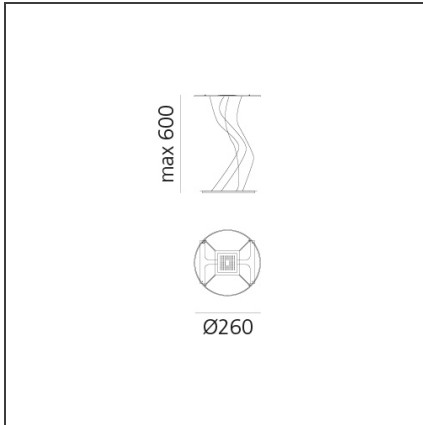

Filmografica Table

DESIGN BY

Marti Guixé

TECHNICAL DRAWINGS

FEATURES

Article Code:	DMG5700B00	Material:	Steel
Installation:	Table, Suspension	Series:	Design, Danese
Environment:	Indoor		

DIMENSIONS

Height:	cm 60
----------------	-------

INCLUDED SOURCES

Category:	LED	Color temperature (K):	3000K
Number:	1		
Watt:	12W		
Type:	0		
Class:	A		

LUMINAIRE

Watt:	12W	Delivered lumens output (lm):	430lm
		CCT:	3000K
		CRI:	80

Notes

Shape can be modified by user