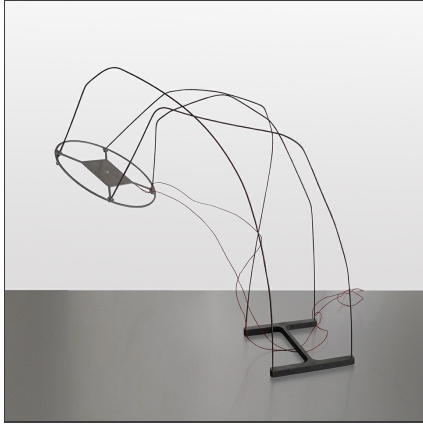

Filmografica Table

DESIGN BY

Marti Guixé

TECHNICAL DRAWINGS

FEATURES

Article Code:	DMG5700B00	Material:	Steel
Installation:	Table, Suspension	Series:	Design, Danese
Environment:	Indoor		

DIMENSIONS

Height:	cm 60
----------------	-------

INCLUDED SOURCES

Category:	LED	Color temperature (K):	3000K
Number:	1		
Watt:	12W		
Type:	0		
Class:	A		

LUMINAIRE

Watt:	12W	Delivered lumens output (lm):	430lm
		CCT:	3000K
		CRI:	80

Notes

Shape can be modified by user