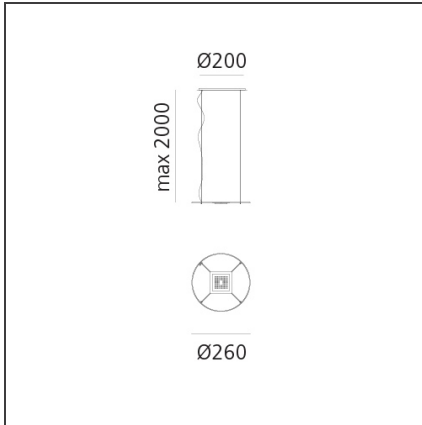

TECHNICAL DRAWINGS

FEATURES

Article Code:	DMG5700A00	Material:	Steel
Installation:	Table, Suspension	Series:	Design, Danese
Environment:	Indoor		

DIMENSIONS

Base Diameter:	cm 20
Max Height from ceiling:	cm 200

INCLUDED SOURCES

Category:	LED	Color temperature (K):	3000K
Number:	1		
Watt:	12W		
Type:	0		
Class:	A		

LUMINAIRE

Watt:	12W	Delivered lumens output (lm):	430lm
		CCT:	3000K
		CRI:	80

Notes

Shape can be modified by user