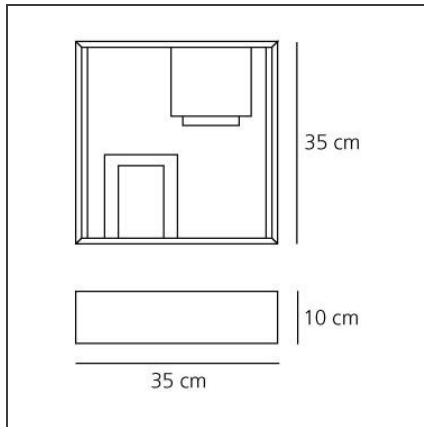

Fato

IP20      

DESIGN BY

Gio Ponti

DESCRIPTION

A table or wall lamp, with geometrical metal screens creating light and dark, screened and clear, all enclosed in a square frame: it is both a light object and a lamp. A lighting sculpture with a strong styling connotation to the '60s. Structure in white enamelled, folded and welded plate. Ability to mount LED light source E14 (LED light source not included).

TECHNICAL DRAWINGS

FEATURES

<b>Article Code:</b>	0048010A	<b>Material:</b>	steel
<b>Colour:</b>	White	<b>Series:</b>	Design, Modern
<b>Installation:</b>	Table, Wall		Classic
<b>Environment:</b>	Indoor	<b>Area contract:</b>	Residential
		<b>Emission:</b>	Indirect

DIMENSIONS

<b>Length:</b>	cm 35	<b>Glow Wire Test:</b>	N/D
<b>Width:</b>	cm 35		
<b>Height:</b>	cm 10		

NOT INCLUDED SOURCES

<b>Category:</b>	HALO
<b>Number:</b>	2
<b>Watt:</b>	30W
<b>Lbs:</b>	D45
<b>Socket:</b>	E14