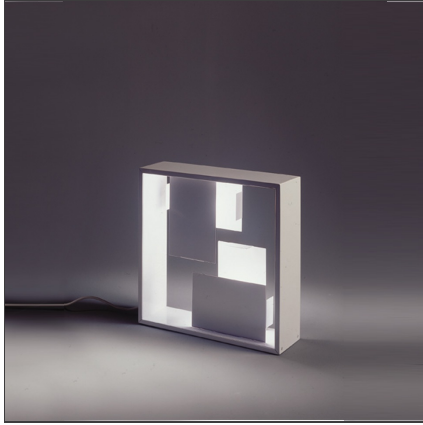

Fato

IP20      

DESIGN BY

Gio Ponti

DESCRIPTION

A table or wall lamp, with geometrical metal screens creating light and dark, screened and clear, all enclosed in a square frame: it is both a light object and a lamp. A lighting sculpture with a strong styling connotation to the '60s. Structure in white enamelled, folded and welded plate. Ability to mount LED light source E14 (LED light source not included).

TECHNICAL DRAWINGS

FEATURES

<b>Article Code:</b>	0048010A	<b>Material:</b>	steel
<b>Colour:</b>	White	<b>Series:</b>	Design, Modern
<b>Installation:</b>	Table, Wall		Classic
<b>Environment:</b>	Indoor	<b>Area contract:</b>	Residential
		<b>Emission:</b>	Indirect

DIMENSIONS

<b>Length:</b>	cm 35	<b>Glow Wire Test:</b>	N/D
<b>Width:</b>	cm 35		
<b>Height:</b>	cm 10		

NOT INCLUDED SOURCES

<b>Category:</b>	HALO
<b>Number:</b>	2
<b>Watt:</b>	30W
<b>Lbs:</b>	D45
<b>Socket:</b>	E14