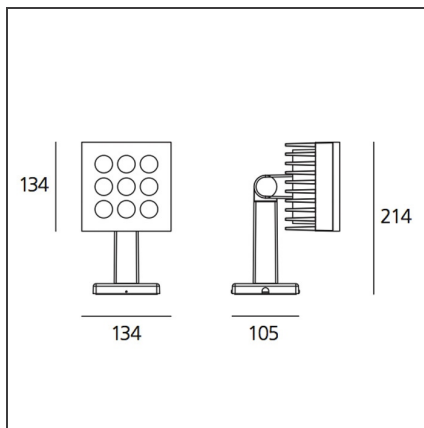

Falange 9 wall washer EL Anthracite gray

IP65

DESIGN BY

Wilmotte & Industries

DESCRIPTION

Adjustable light fixture with direct emission, with high-performance LED light sources. Ground, wall, eaves installation. 2 sizes: 134 x134, 238 x134 mm. Composed by adjustable lighting unit and support (housing the wiring). Rotation on the base +/-180°, body tilt +/-100° by means of a graduated metal ring allowing an accurate adjustment. Positioning is maintained by means of locking dowels. Body and support in EN AB44100 aluminium, silicone gaskets. Electronic ballast integrated in the body. Silkscreened tempered glass siliconed to a secondary frame. Wiring to be carried out by means of plug IP 68.

TECHNICAL DRAWINGS

FEATURES

Article Code:	NL30000ELK005	Material:	Painted aluminum, tempered glass
Colour:	Anthracite gray	Series:	Outdoor
Installation:	Floor, Wall, Ceiling	Area contract:	Outdoor

DIMENSIONS

Length:	cm 10.5
Width:	cm 13.4
Height:	cm 20

INCLUDED SOURCES

Category:	LED	Color temperature (K):	3000K
Number:	1	CRI:	80
Watt:	22W		
Type:	0		
Class:	A		

LUMINAIRE

Watt:	22W	Delivered lumens output (lm):	830lm
Voltage:	220-240 Vac	CCT:	3000K
		CRI:	80