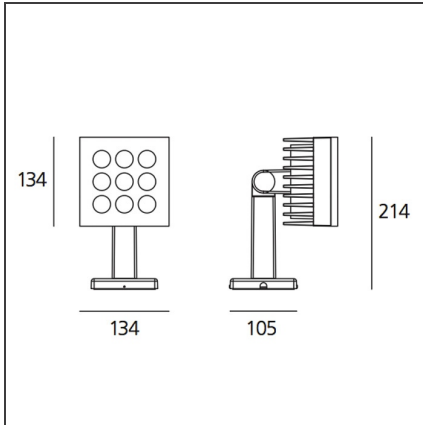

Falange 9 spot 10° Gray/white

IP65

DESIGN BY

Wilmotte & Industries

DESCRIPTION

Adjustable light fixture with direct emission, with high-performance LED light sources. Ground, wall, eaves installation. 2 sizes: 134 x134, 238 x134 mm. Composed by adjustable lighting unit and support (housing the wiring). Rotation on the base +/-180°, body tilt +/-100° by means of a graduated metal ring allowing an accurate adjustment. Positioning is maintained by means of locking dowels. Body and support in EN AB44100 aluminium, silicone gaskets. Electronic ballast integrated in the body. Silkscreened tempered glass siliconed to a secondary frame. Wiring to be carried out by means of plug IP 68.

TECHNICAL DRAWINGS

FEATURES

Article Code:	NL3000010K002	Material:	Painted aluminum, tempered glass
Colour:	Gray/white	Series:	Outdoor
Installation:	Floor, Wall, Ceiling	Area contract:	Outdoor

DIMENSIONS

Length:	cm 10.5
Width:	cm 13.4
Height:	cm 20

INCLUDED SOURCES

Category:	LED	Color temperature (K):	3000K
Number:	1	CRI:	80
Watt:	22W		
Type:	0		
Class:	A		

LUMINAIRE

Watt:	22W	Delivered lumens output (lm):	958lm
Voltage:	220-240 Vac	CCT:	3000K
		CRI:	80