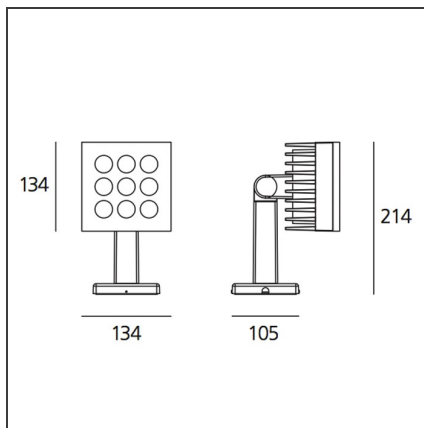

Falange 9 flood 34° Anthracite gray

IP65 

DESIGN BY

Wilmotte & Industries

DESCRIPTION

Adjustable light fixture with direct emission, with high-performance LED light sources. Ground, wall, eaves installation. 2 sizes: 134 x134, 238 x134 mm. Composed by adjustable lighting unit and support (housing the wiring). Rotation on the base +/-180°, body tilt +/-100° by means of a graduated metal ring allowing an accurate adjustment. Positioning is maintained by means of locking dowels. Body and support in EN AB44100 aluminium, silicone gaskets. Electronic ballast integrated in the body. Silkscreened tempered glass silicined to a secondary frame. Wiring to be carried out by means of plug IP 68.

TECHNICAL DRAWINGS

FEATURES

Article Code:	NL3000039K005	Material:	Painted aluminum, tempered glass
Colour:	Anthracite gray	Series:	Outdoor
Installation:	Floor, Wall, Ceiling	Area contract:	Outdoor

DIMENSIONS

Length:	cm 10.5
Width:	cm 13.4
Height:	cm 20

INCLUDED SOURCES

Category:	LED	Color temperature (K):	3000K
Number:	1	CRI:	80
Watt:	22W		
Type:	0		
Class:	A		

LUMINAIRE

Watt:	22W	Delivered lumens output (lm):	764lm
Voltage:	220-240 Vac	CCT:	3000K
		CRI:	80