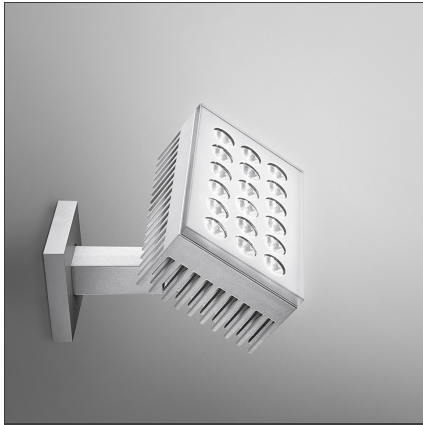

Falange 18 wall washer EL Gray/white

IP65 

DESIGN BY

Wilmotte & Industries

DESCRIPTION

Adjustable light fixture with direct emission, with high-performance LED light sources. Ground, wall, eaves installation. 2 sizes: 134 x134, 238 x134 mm. Composed by adjustable lighting unit and support (housing the wiring). Rotation on the base +/-180°, body tilt +/-100° by means of a graduated metal ring allowing an accurate adjustment. Positioning is maintained by means of locking dowels. Body and support in EN AB44100 aluminium, silicone gaskets. Electronic ballast integrated in the body. Silkscreened tempered glass silicined to a secondary frame. Wiring to be carried out by means of plug IP 68.

TECHNICAL DRAWINGS

FEATURES

Article Code:	NL30001ELK002	Material:	Painted aluminum, tempered glass
Colour:	Gray/white	Series:	Outdoor
Installation:	Floor, Wall, Ceiling		

DIMENSIONS

Length:	cm 23.8
Width:	cm 10.5
Height:	cm 21.4

INCLUDED SOURCES

Category:	LED	Color temperature (K):	3000K
Number:	1	Color Tolerance:	MacAdam 4SDCM
Watt:	44W	CRI:	80
Delivered lumens output (lm):	2182lm	Efficacy:	55lm/W
Type:	0	Service Life:	L70(10K) > 60500h
Class:	A		