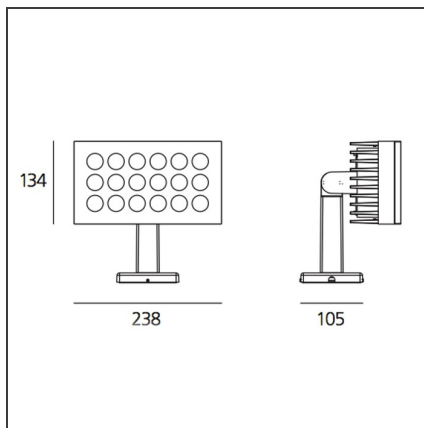

Falange 18 wall washer EL Gray/white

IP65 

DESIGN BY

Wilmotte & Industries

DESCRIPTION

Adjustable light fixture with direct emission, with high-performance LED light sources. Ground, wall, eaves installation. 2 sizes: 134 x134, 238 x134 mm. Composed by adjustable lighting unit and support (housing the wiring). Rotation on the base +/-180°, body tilt +/-100° by means of a graduated metal ring allowing an accurate adjustment. Positioning is maintained by means of locking dowels. Body and support in EN AB44100 aluminium, silicone gaskets. Electronic ballast integrated in the body. Silkscreened tempered glass silicined to a secondary frame. Wiring to be carried out by means of plug IP 68.

TECHNICAL DRAWINGS

FEATURES

Article Code:	NL30001ELK002	Material:	Painted aluminum, tempered glass
Colour:	Gray/white	Series:	Outdoor
Installation:	Floor, Wall, Ceiling		

DIMENSIONS

Length:	cm 23.8
Width:	cm 10.5
Height:	cm 21.4