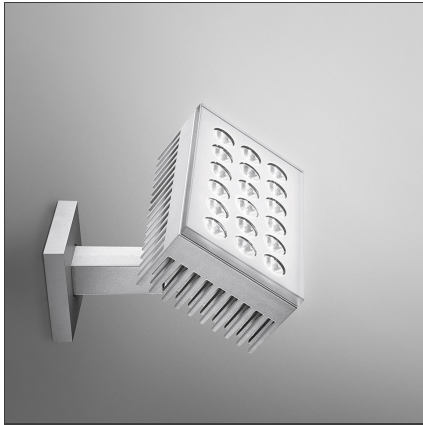

# Falange 18 spot 10° Anthracite gray

IP65 

## DESCRIPTION

Adjustable light fixture with direct emission, with high-performance LED light sources. Ground, wall, eaves installation. 2 sizes: 134 x134, 238 x134 mm. Composed by adjustable lighting unit and support (housing the wiring). Rotation on the base +/-180°, body tilt +/-100° by means of a graduated metal ring allowing an accurate adjustment. Positioning is maintained by means of locking dowels. Body and support in EN AB44100 aluminium, silicone gaskets. Electronic ballast integrated in the body. Silkscreened tempered glass silicined to a secondary frame. Wiring to be carried out by means of plug IP 68.

## FEATURES

<b>Article Code:</b>	NL3000110K005	<b>Material:</b>	Painted aluminum, tempered glass
<b>Colour:</b>	Anthracite gray	<b>Series:</b>	Outdoor
<b>Installation:</b>	Floor, Wall, Ceiling		