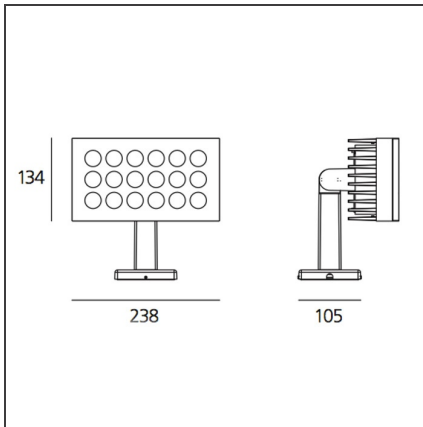

TECHNICAL DRAWINGS

FEATURES

Article Code:	NL3000110K005	Material:	Painted aluminum, tempered glass
Colour:	Anthracite gray	Series:	Outdoor
Installation:	Floor, Wall, Ceiling		

DIMENSIONS

Length:	cm 23.8
Width:	cm 10.5
Height:	cm 21.4

INCLUDED SOURCES

Category:	LED	Color temperature (K):	3000K
Number:	1	Color Tolerance:	MacAdam 4SDCM
Watt:	44W	CRI:	80
Delivered lumens output (lm):	2182lm	Efficacy:	55lm/W
Type:	0	Service Life:	L70(10K) > 60500h
Class:	A		

LUMINAIRE

Watt:	44W	Delivered lumens output (lm):	1917lm
Voltage:	220-240 Vac	CCT:	3000K
		CRI:	80