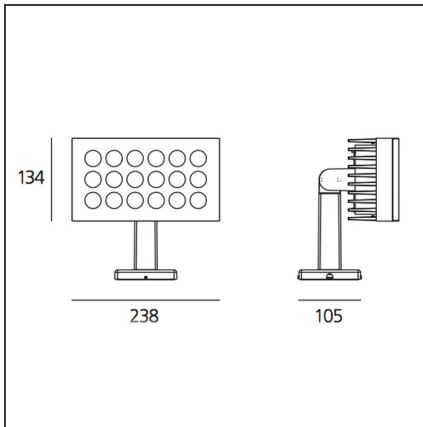

Falange 18 flood 34° Gray/white

IP65 

DESIGN BY

Wilmotte & Industries

DESCRIPTION

Adjustable light fixture with direct emission, with high-performance LED light sources. Ground, wall, eaves installation. 2 sizes: 134 x134, 238 x134 mm. Composed by adjustable lighting unit and support (housing the wiring). Rotation on the base +/-180°, body tilt +/-100° by means of a graduated metal ring allowing an accurate adjustment. Positioning is maintained by means of locking dowels. Body and support in EN AB44100 aluminium, silicone gaskets. Electronic ballast integrated in the body. Silkscreened tempered glass silicined to a secondary frame. Wiring to be carried out by means of plug IP 68.

TECHNICAL DRAWINGS

FEATURES

Article Code:	NL3000139K005	Material:	Painted aluminum, tempered glass
Colour:	Gray/white	Series:	Outdoor
Installation:	Floor, Wall, Ceiling		

DIMENSIONS

Length:	cm 23.8
Width:	cm 10.5
Height:	cm 21.4

LUMINAIRE

Watt:	44W	Delivered lumens output (lm):	1529lm
Voltage:	220-240 Vac	CCT:	3000K
		CRI:	80