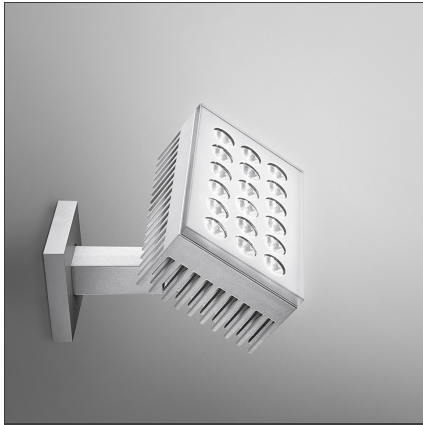

Falange 18 flood 34° Gray/white

IP65 

DESIGN BY

Wilmotte & Industries

DESCRIPTION

Adjustable light fixture with direct emission, with high-performance LED light sources. Ground, wall, eaves installation. 2 sizes: 134 x134, 238 x134 mm. Composed by adjustable lighting unit and support (housing the wiring). Rotation on the base +/-180°, body tilt +/-100° by means of a graduated metal ring allowing an accurate adjustment. Positioning is maintained by means of locking dowels. Body and support in EN AB44100 aluminium, silicone gaskets. Electronic ballast integrated in the body. Silkscreened tempered glass silicined to a secondary frame. Wiring to be carried out by means of plug IP 68.

TECHNICAL DRAWINGS

FEATURES

Article Code:	NL3000139K005	Material:	Painted aluminum, tempered glass
Colour:	Gray/white	Series:	Outdoor
Installation:	Floor, Wall, Ceiling		

DIMENSIONS

Length:	cm 23.8
Width:	cm 10.5
Height:	cm 21.4

INCLUDED SOURCES

Category:	LED	Color temperature (K):	3000K
Number:	1	Color Tolerance:	MacAdam 4SDCM
Watt:	44W	CRI:	80
Delivered lumens output (lm):	2182lm	Efficacy:	55lm/W
Type:	0	Service Life:	L70(10K) > 60500h
Class:	A		