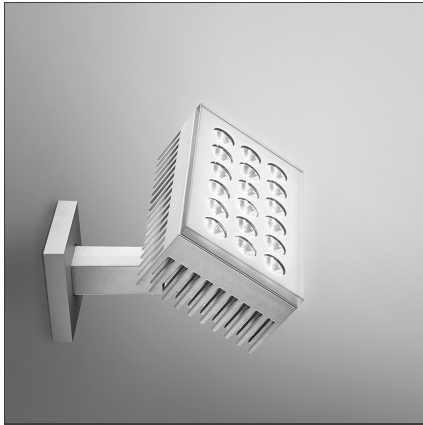

# Falange 18 flood 34° Anthracite gray

IP65 

## DESCRIPTION

Adjustable light fixture with direct emission, with high-performance LED light sources. Ground, wall, eaves installation. 2 sizes: 134 x134, 238 x134 mm. Composed by adjustable lighting unit and support (housing the wiring). Rotation on the base +/-180°, body tilt +/-100° by means of a graduated metal ring allowing an accurate adjustment. Positioning is maintained by means of locking dowels. Body and support in EN AB44100 aluminium, silicone gaskets. Electronic ballast integrated in the body. Silkscreened tempered glass silicined to a secondary frame. Wiring to be carried out by means of plug IP 68.

## FEATURES

<b>Article Code:</b>	NL3000139K002	<b>Material:</b>	Painted aluminum, tempered glass
<b>Colour:</b>	Anthracite gray	<b>Series:</b>	Outdoor
<b>Installation:</b>	Floor, Wall, Ceiling		