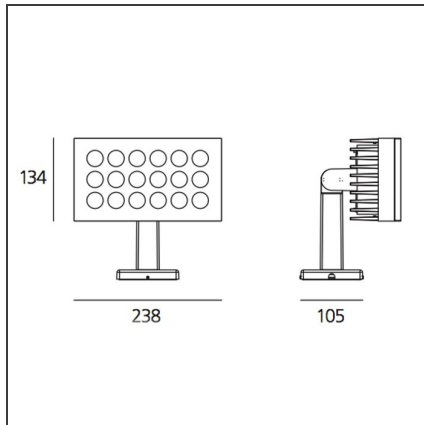

TECHNICAL DRAWINGS

FEATURES

Article Code:	NL3000139K002	Material:	Painted aluminum, tempered glass
Colour:	Anthracite gray	Series:	Outdoor
Installation:	Floor, Wall, Ceiling		

DIMENSIONS

Length:	cm 23.8
Width:	cm 10.5
Height:	cm 21.4

INCLUDED SOURCES

Category:	LED	Color temperature (K):	3000K
Number:	1	Color Tolerance:	MacAdam 4SDCM
Watt:	44W	CRI:	80
Delivered lumens output (lm):	2182lm	Efficacy:	55lm/W
Type:	0	Service Life:	L70(10K) > 60500h
Class:	A		

LUMINAIRE

Watt:	44W	Delivered lumens output (lm):	1529lm
Voltage:	220-240 Vac	CCT:	3000K
		CRI:	80