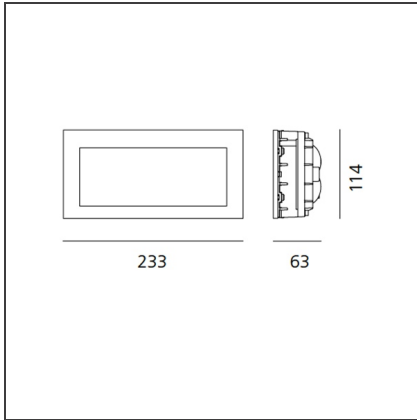

TECHNICAL DRAWINGS

FEATURES

Article Code:	T417700W00	Material:	Aluminum, tempered glass, zamak
Colour:	Black	Series:	Outdoor
Installation:	Recessed	Area contract:	null
Environment:	Outdoor		

DIMENSIONS

Length:	cm 23.3	Cutout shape:	Rectangular
Height:	cm 11.4	Impact Resistance:	IK10
Depth:	cm 6.3	Glow Wire Test:	650

INCLUDED SOURCES

Category:	LED	Color temperature (K):	3000K
Number:	1		
Watt:	5W		
Type:	0		
Class:	A		

LUMINAIRE

Watt:	5W	Delivered lumens output (lm):	189lm
Voltage:	220V-240V	CCT:	3000K