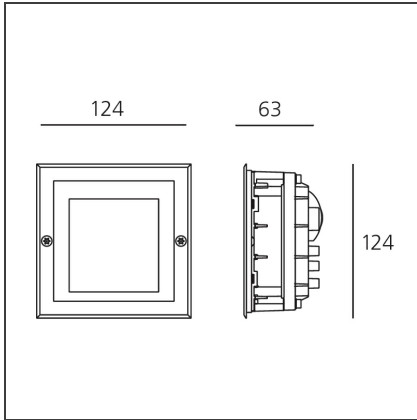

Faci 12 Recessed 3W Polished chrome

IP65   

DESIGN BY

Ernesto Gismondi

DESCRIPTION

Outdoor lamp, installable on walls to provide side lighting for drives or spacious area in gardens, to create a wall washer effect on the ground or ceiling. It's possible to install the device with the light pointed either downwards or upwards.

TECHNICAL DRAWINGS

FEATURES

Article Code:	T417400W00	Material:	Aluminum, tempered glass, zamak
Colour:	Polished chrome	Series:	Outdoor
Installation:	Recessed	Area contract:	null
Environment:	Outdoor	Emission:	Direct light

DIMENSIONS

Length:	cm 12.4	Cutout shape:	Squared
Height:	cm 12.4	Impact Resistance:	IK10
Depth:	cm 6.3	Glow Wire Test:	650
Recessed depth:	cm 6.3		

INCLUDED SOURCES

Category:	LED	Color temperature (K):	3000K
Number:	1	CRI:	85 typ
Watt:	3W		
Delivered lumens output (lm):	62lm		
Type:	0		
Class:	A		