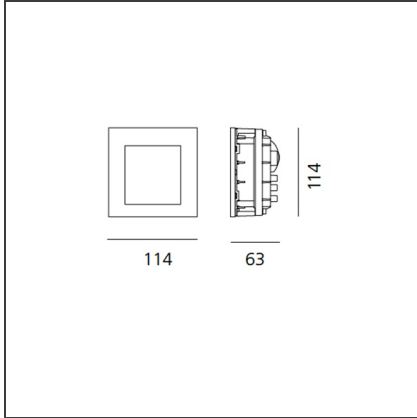

Faci 12 Recessed 3W Glass

IP65   

DESIGN BY

Ernesto Gismondi

DESCRIPTION

Outdoor lamp, installable on walls to provide side lighting for drives or spacious area in gardens, to create a wall washer effect on the ground or ceiling. It's possible to install the device with the light pointed either downwards or upwards.

TECHNICAL DRAWINGS

FEATURES

Article Code:	T417500W00	Material:	Aluminum, tempered glass, zamak
Colour:	Black	Series:	Outdoor
Installation:	Recessed	Area contract:	null
Environment:	Outdoor		

DIMENSIONS

Length:	cm 11.4	Cutout shape:	Squared
Height:	cm 11.4	Impact Resistance:	IK10
Depth:	cm 6.3	Glow Wire Test:	650