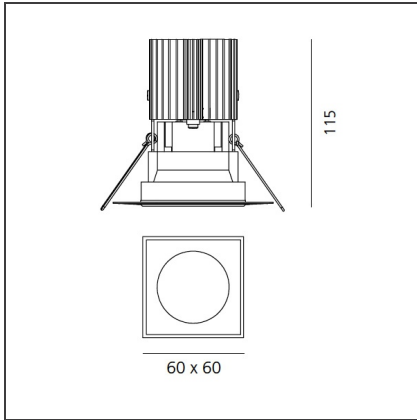

TECHNICAL DRAWINGS

FEATURES

Article Code:	M255000	Material:	aluminium
Colour:	White	Series:	Indoor
Installation:	Recessed, Ceiling		

DIMENSIONS

Length:	cm 6	Cutout shape:	Squared
Width:	cm 6	Glow Wire Test:	850
Weight:	kg 0.2		
Recessed depth:	cm 11.5		