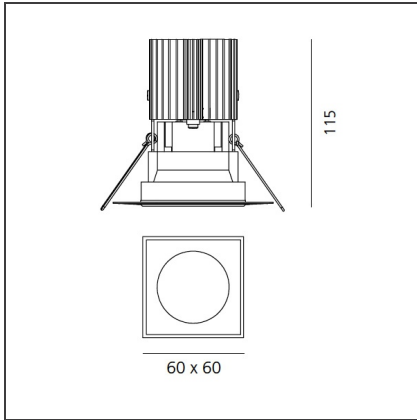

TECHNICAL DRAWINGS

FEATURES

Article Code:	M255600	Material:	aluminium
Colour:	Black	Series:	Indoor
Installation:	Recessed, Ceiling		

DIMENSIONS

Length:	cm 6	Cutout shape:	Squared
Width:	cm 6	Glow Wire Test:	850
Weight:	kg 0.2		
Recessed depth:	cm 11.5		