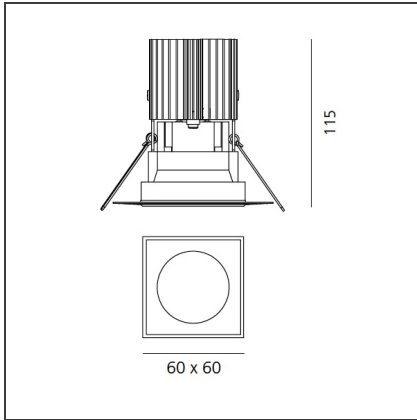

**TECHNICAL DRAWINGS**

**FEATURES**

<b>Article Code:</b>	M274600	<b>Material:</b>	aluminium
<b>Colour:</b>	Alluminium	<b>Series:</b>	Indoor
<b>Installation:</b>	Recessed, Ceiling		

**DIMENSIONS**

<b>Length:</b>	cm 6	<b>Cutout shape:</b>	Squared
<b>Width:</b>	cm 6	<b>Glow Wire Test:</b>	850
<b>Weight:</b>	kg 0.2		
<b>Recessed depth:</b>	cm 11.5		