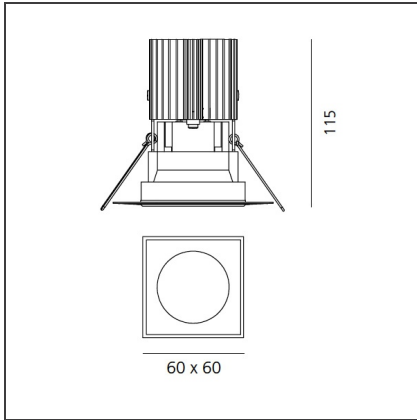

TECHNICAL DRAWINGS

FEATURES

Article Code:	M328000	Material:	aluminium
Colour:	Black	Series:	Indoor
Installation:	Recessed, Ceiling		

DIMENSIONS

Length:	cm 6	Cutout shape:	Squared
Width:	cm 6	Glow Wire Test:	850
Weight:	kg 0.2		
Recessed depth:	cm 11.5		