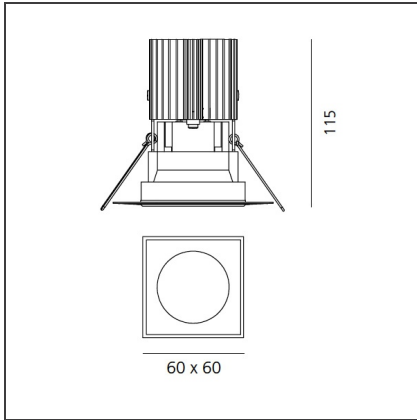

TECHNICAL DRAWINGS

FEATURES

Article Code:	M331000	Material:	aluminium
Colour:	Aluminium	Series:	Indoor
Installation:	Recessed, Ceiling		

DIMENSIONS

Length:	cm 6	Cutout shape:	Squared
Width:	cm 6	Glow Wire Test:	850
Weight:	kg 0.2		
Recessed depth:	cm 11.5		

INCLUDED SOURCES

Category:	LED	Color temperature (K):	2700K
Number:	1		
Watt:	13W		
Type:	0		
Class:	A		

LUMINAIRE

Watt:	13W	Delivered lumens output (lm):	880lm
Voltage:	220-240 V	CCT:	2700K
		CRI:	90