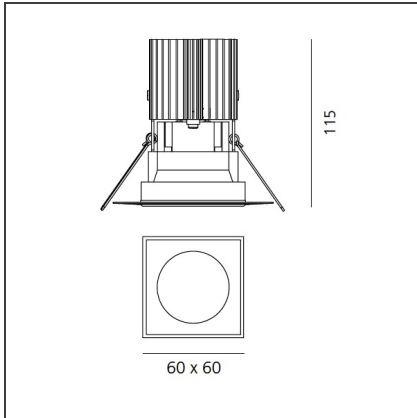

TECHNICAL DRAWINGS

FEATURES

Article Code:	M254800	Material:	aluminium
Colour:	White	Series:	Indoor
Installation:	Recessed, Ceiling		

DIMENSIONS

Length:	cm 6	Cutout shape:	Squared
Width:	cm 6	Glow Wire Test:	850
Weight:	kg 0.2		
Recessed depth:	cm 11.5		