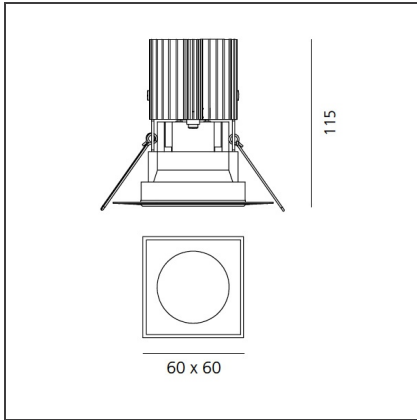

TECHNICAL DRAWINGS

FEATURES

Article Code:	M274400	Material:	aluminium
Colour:	Alluminium	Series:	Indoor
Installation:	Recessed, Ceiling		

DIMENSIONS

Length:	cm 6	Cutout shape:	Squared
Width:	cm 6	Glow Wire Test:	850
Weight:	kg 0.2		
Recessed depth:	cm 11.5		