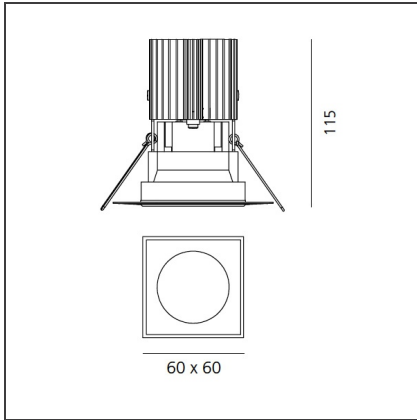

TECHNICAL DRAWINGS

FEATURES

Article Code:	M327600	Material:	aluminium
Colour:	White	Series:	Indoor
Installation:	Recessed, Ceiling		

DIMENSIONS

Length:	cm 6	Cutout shape:	Squared
Width:	cm 6	Glow Wire Test:	850
Weight:	kg 0.2		
Recessed depth:	cm 11.5		

INCLUDED SOURCES

Category:	LED	Color temperature (K):	2700K
Number:	1		
Watt:	13W		
Type:	0		
Class:	A		

LUMINAIRE

Watt:	13W	Delivered lumens output (lm):	1003lm
Voltage:	220-240 V	CCT:	2700K
		CRI:	90