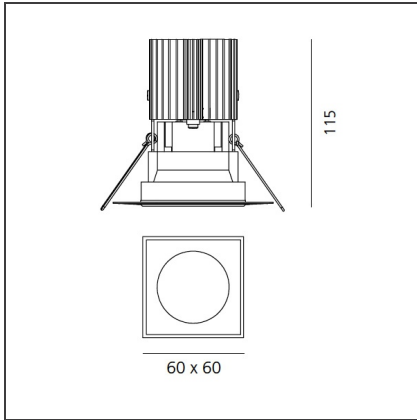

TECHNICAL DRAWINGS

FEATURES

Article Code:	M327900	Material:	aluminium
Colour:	Black	Series:	Indoor
Installation:	Recessed, Ceiling		

DIMENSIONS

Length:	cm 6	Cutout shape:	Squared
Width:	cm 6	Glow Wire Test:	850
Weight:	kg 0.2		
Recessed depth:	cm 11.5		