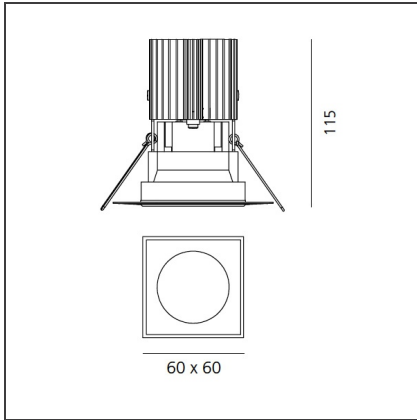

TECHNICAL DRAWINGS

FEATURES

Article Code:	M254600	Material:	aluminium
Colour:	White	Series:	Indoor
Installation:	Recessed, Ceiling		

DIMENSIONS

Length:	cm 6	Cutout shape:	Squared
Width:	cm 6	Glow Wire Test:	850
Weight:	kg 0.2		
Recessed depth:	cm 11.5		