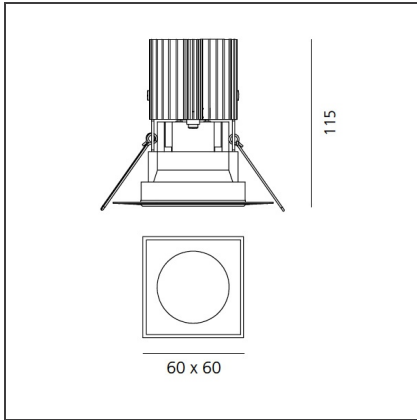

TECHNICAL DRAWINGS

FEATURES

| | | | |
|----------------------|-------------------|------------------|-----------|
| Article Code: | M255200 | Material: | aluminium |
| Colour: | Black | Series: | Indoor |
| Installation: | Recessed, Ceiling | | |

DIMENSIONS

| | | | |
|------------------------|---------|------------------------|---------|
| Length: | cm 6 | Cutout shape: | Squared |
| Width: | cm 6 | Glow Wire Test: | 850 |
| Weight: | kg 0.2 | | |
| Recessed depth: | cm 11.5 | | |