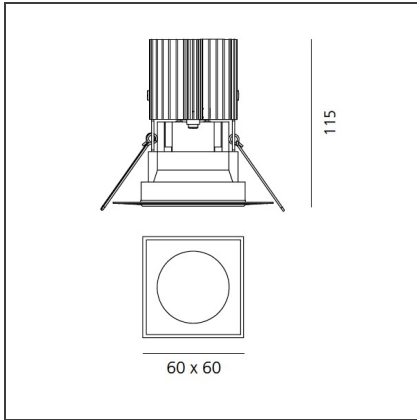

TECHNICAL DRAWINGS

FEATURES

Article Code:	M274200	Material:	aluminium
Colour:	Alluminium	Series:	Indoor
Installation:	Recessed, Ceiling		

DIMENSIONS

Length:	cm 6	Cutout shape:	Squared
Width:	cm 6	Glow Wire Test:	850
Weight:	kg 0.2		
Recessed depth:	cm 11.5		