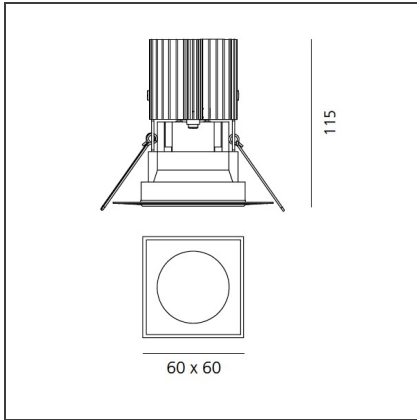

TECHNICAL DRAWINGS

FEATURES

Article Code:	M327500	Material:	aluminium
Colour:	White	Series:	Indoor
Installation:	Recessed, Ceiling		

DIMENSIONS

Length:	cm 6	Cutout shape:	Squared
Width:	cm 6	Glow Wire Test:	850
Weight:	kg 0.2		
Recessed depth:	cm 11.5		