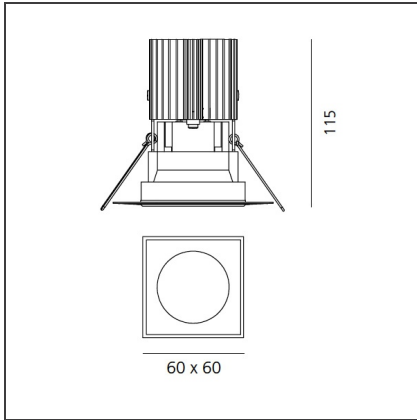

TECHNICAL DRAWINGS

FEATURES

Article Code:	M327800	Material:	aluminium
Colour:	Black	Series:	Indoor
Installation:	Recessed, Ceiling		

DIMENSIONS

Length:	cm 6	Cutout shape:	Squared
Width:	cm 6	Glow Wire Test:	850
Weight:	kg 0.2		
Recessed depth:	cm 11.5		