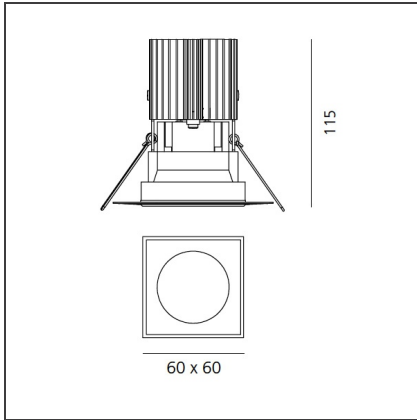

TECHNICAL DRAWINGS

FEATURES

Article Code:	M330800	Material:	aluminium
Colour:	Aluminium	Series:	Indoor
Installation:	Recessed, Ceiling		

DIMENSIONS

Length:	cm 6	Cutout shape:	Squared
Width:	cm 6	Glow Wire Test:	850
Weight:	kg 0.2		
Recessed depth:	cm 11.5		