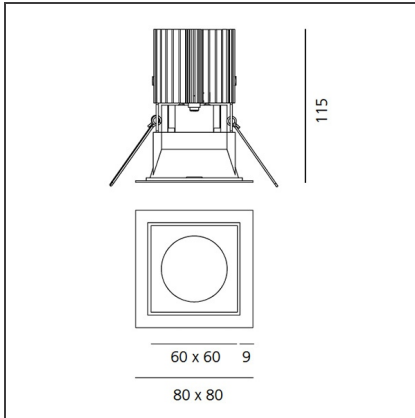

Everything 80 - Square trim - 46° 3000k - White/Black

 IP20/44 

DESIGN BY

Ernesto Gismondi

DESCRIPTION

Everything is an innovative range of professional recessed light fittings created to deliver a high lighting performance, with an eye on energy saving and excellent visual comfort. A complete, flexible product range, extremely versatile in its many applications and able to meet challenging lighting performance criteria.

TECHNICAL DRAWINGS

FEATURES

Article Code:	M254420	Material:	aluminium
Colour:	White/Black	Series:	Indoor
Installation:	Recessed, Ceiling		

DIMENSIONS

Length:	cm 8	Cutout shape:	Squared
Width:	cm 8	Glow Wire Test:	850
Weight:	kg 0.2		
Recessed depth:	cm 11.5		