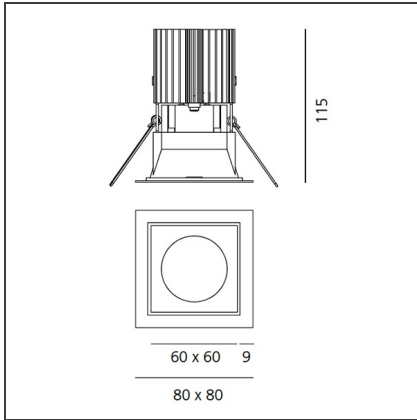

TECHNICAL DRAWINGS

FEATURES

Article Code:	M254410	Material:	aluminium
Colour:	Black/Black	Series:	Indoor
Installation:	Recessed, Ceiling		

DIMENSIONS

Length:	cm 8	Cutout shape:	Squared
Width:	cm 8	Glow Wire Test:	850
Weight:	kg 0.2		
Recessed depth:	cm 11.5		