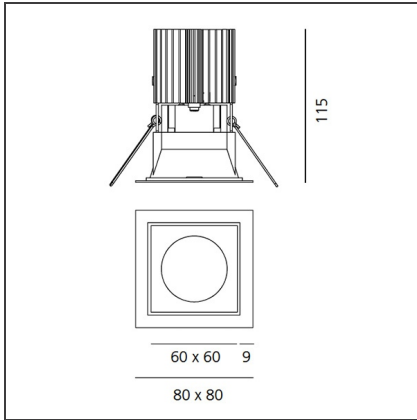

TECHNICAL DRAWINGS

FEATURES

Article Code:	M274010	Material:	aluminium
Colour:	Black/Alluminium	Series:	Indoor
Installation:	Recessed, Ceiling		

DIMENSIONS

Length:	cm 8	Cutout shape:	Squared
Width:	cm 8	Glow Wire Test:	850
Weight:	kg 0.2		
Recessed depth:	cm 11.5		