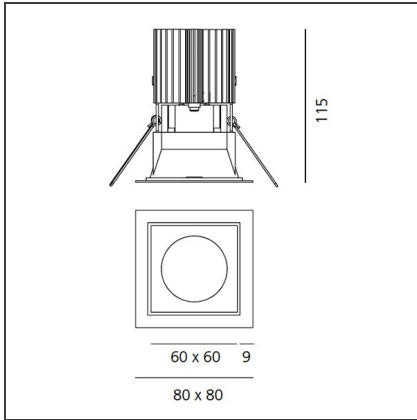

TECHNICAL DRAWINGS

FEATURES

Article Code:	M330720	Material:	aluminium
Colour:	White/Aluminium	Series:	Indoor
Installation:	Recessed, Ceiling		

DIMENSIONS

Length:	cm 8	Cutout shape:	Squared
Width:	cm 8	Glow Wire Test:	850
Weight:	kg 0.2		
Recessed depth:	cm 11.5		

INCLUDED SOURCES

Category:	LED	Color temperature (K):	2700K
Number:	1		
Watt:	13W		
Type:	0		
Class:	A		

LUMINAIRE

Watt:	13W	Delivered lumens output (lm):	880lm
Voltage:	220-240 V	CCT:	2700K
		CRI:	90