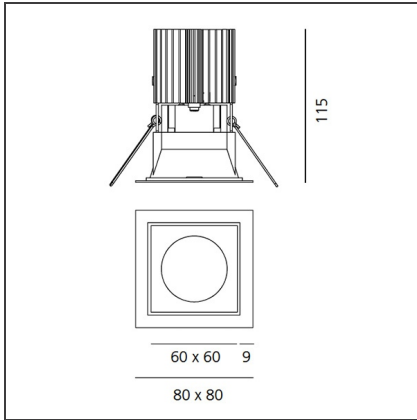

**TECHNICAL DRAWINGS**

**FEATURES**

<b>Article Code:</b>	M254220	<b>Material:</b>	aluminium
<b>Colour:</b>	White/Black	<b>Series:</b>	Indoor
<b>Installation:</b>	Recessed, Ceiling		

**DIMENSIONS**

<b>Length:</b>	cm 8	<b>Cutout shape:</b>	Squared
<b>Width:</b>	cm 8	<b>Glow Wire Test:</b>	850
<b>Weight:</b>	kg 0.2		
<b>Recessed depth:</b>	cm 11.5		