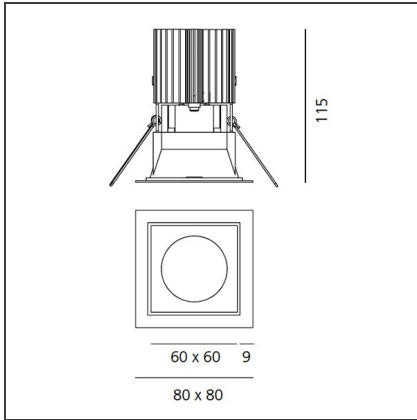

Everything 80 - Square trim - 28° 2700k - White/White

IP20/44 

DESIGN BY

Ernesto Gismondi

DESCRIPTION

Everything is an innovative range of professional recessed light fittings created to deliver a high lighting performance, with an eye on energy saving and excellent visual comfort. A complete, flexible product range, extremely versatile in its many applications and able to meet challenging lighting performance criteria.

TECHNICAL DRAWINGS

FEATURES

Article Code:	M327020	Material:	aluminium
Colour:	White/White	Series:	Indoor
Installation:	Recessed, Ceiling		

DIMENSIONS

Length:	cm 8	Cutout shape:	Squared
Width:	cm 8	Glow Wire Test:	850
Weight:	kg 0.2		
Recessed depth:	cm 11.5		